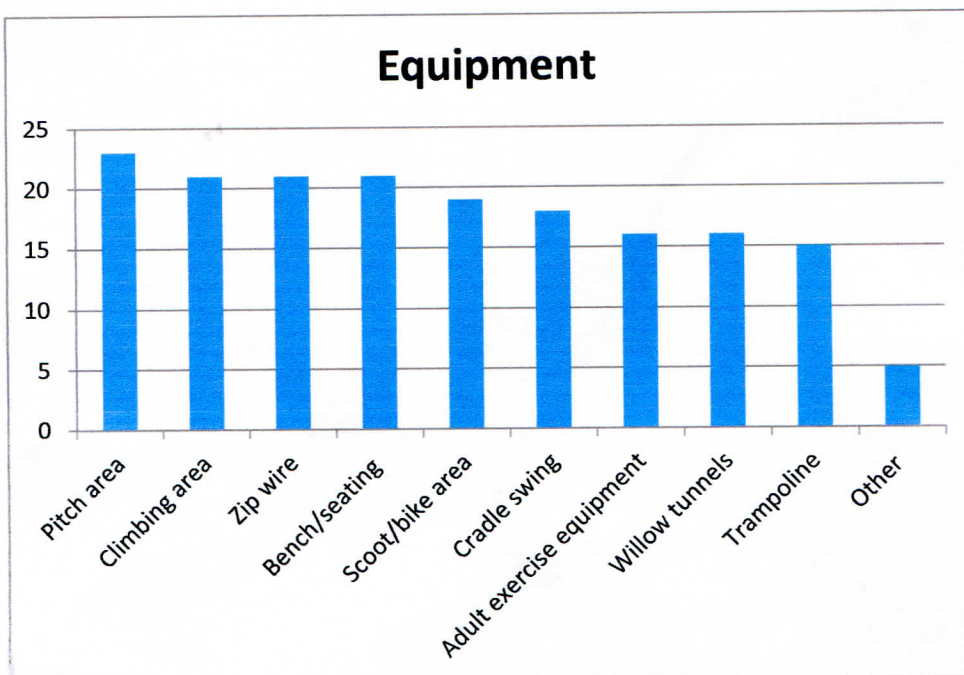

## Who responded?

- 42 residents
- 64% were under 21 years of age

## What would they like to see in the playground?

- All options received over 15 or more 'votes'
- The top five were:
  - Pitch area (23 votes)
  - Climbing area (21 votes)
  - Zip wire (21 votes)
  - Benches/seating (21 votes)
  - Scoot/bike area (19 votes)